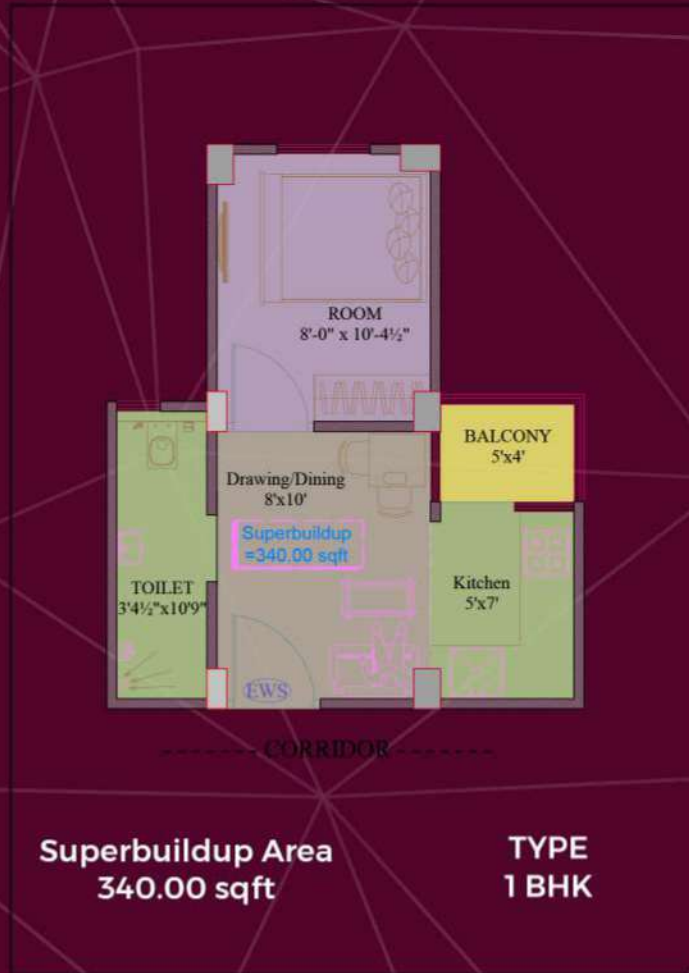

AFFORDABLE HOUSING
हमारा प्रवास, सबके लिए आवास

RERA No. RAJ/P/2017/105

PARI RESIDENCY

Get Subsidy Up to
₹ 1.8 Lakh*

1BHK

₹11.95LAC*

(Area- 340.00 sqft)

2BHK

₹18.95LAC*

(Area- 542.00 sqft)

Get the exclusive offer now

(BLOCK- E)

(BLOCK- C)

World class AMENITIES

- ✓ JDA & RERA approved project
- ✓ High quality construction
- ✓ Project on 100 feet road
- ✓ Lift facility
- ✓ Community Hall
- ✓ Registry Concession by State Government
- ✓ Prime location
- ✓ Children's play facility
- ✓ Payment of flat amount in easy installments
- ✓ Shopping center
- ✓ Parking available
- ✓ 1 BHK and 2 BHK flats with modern facilities