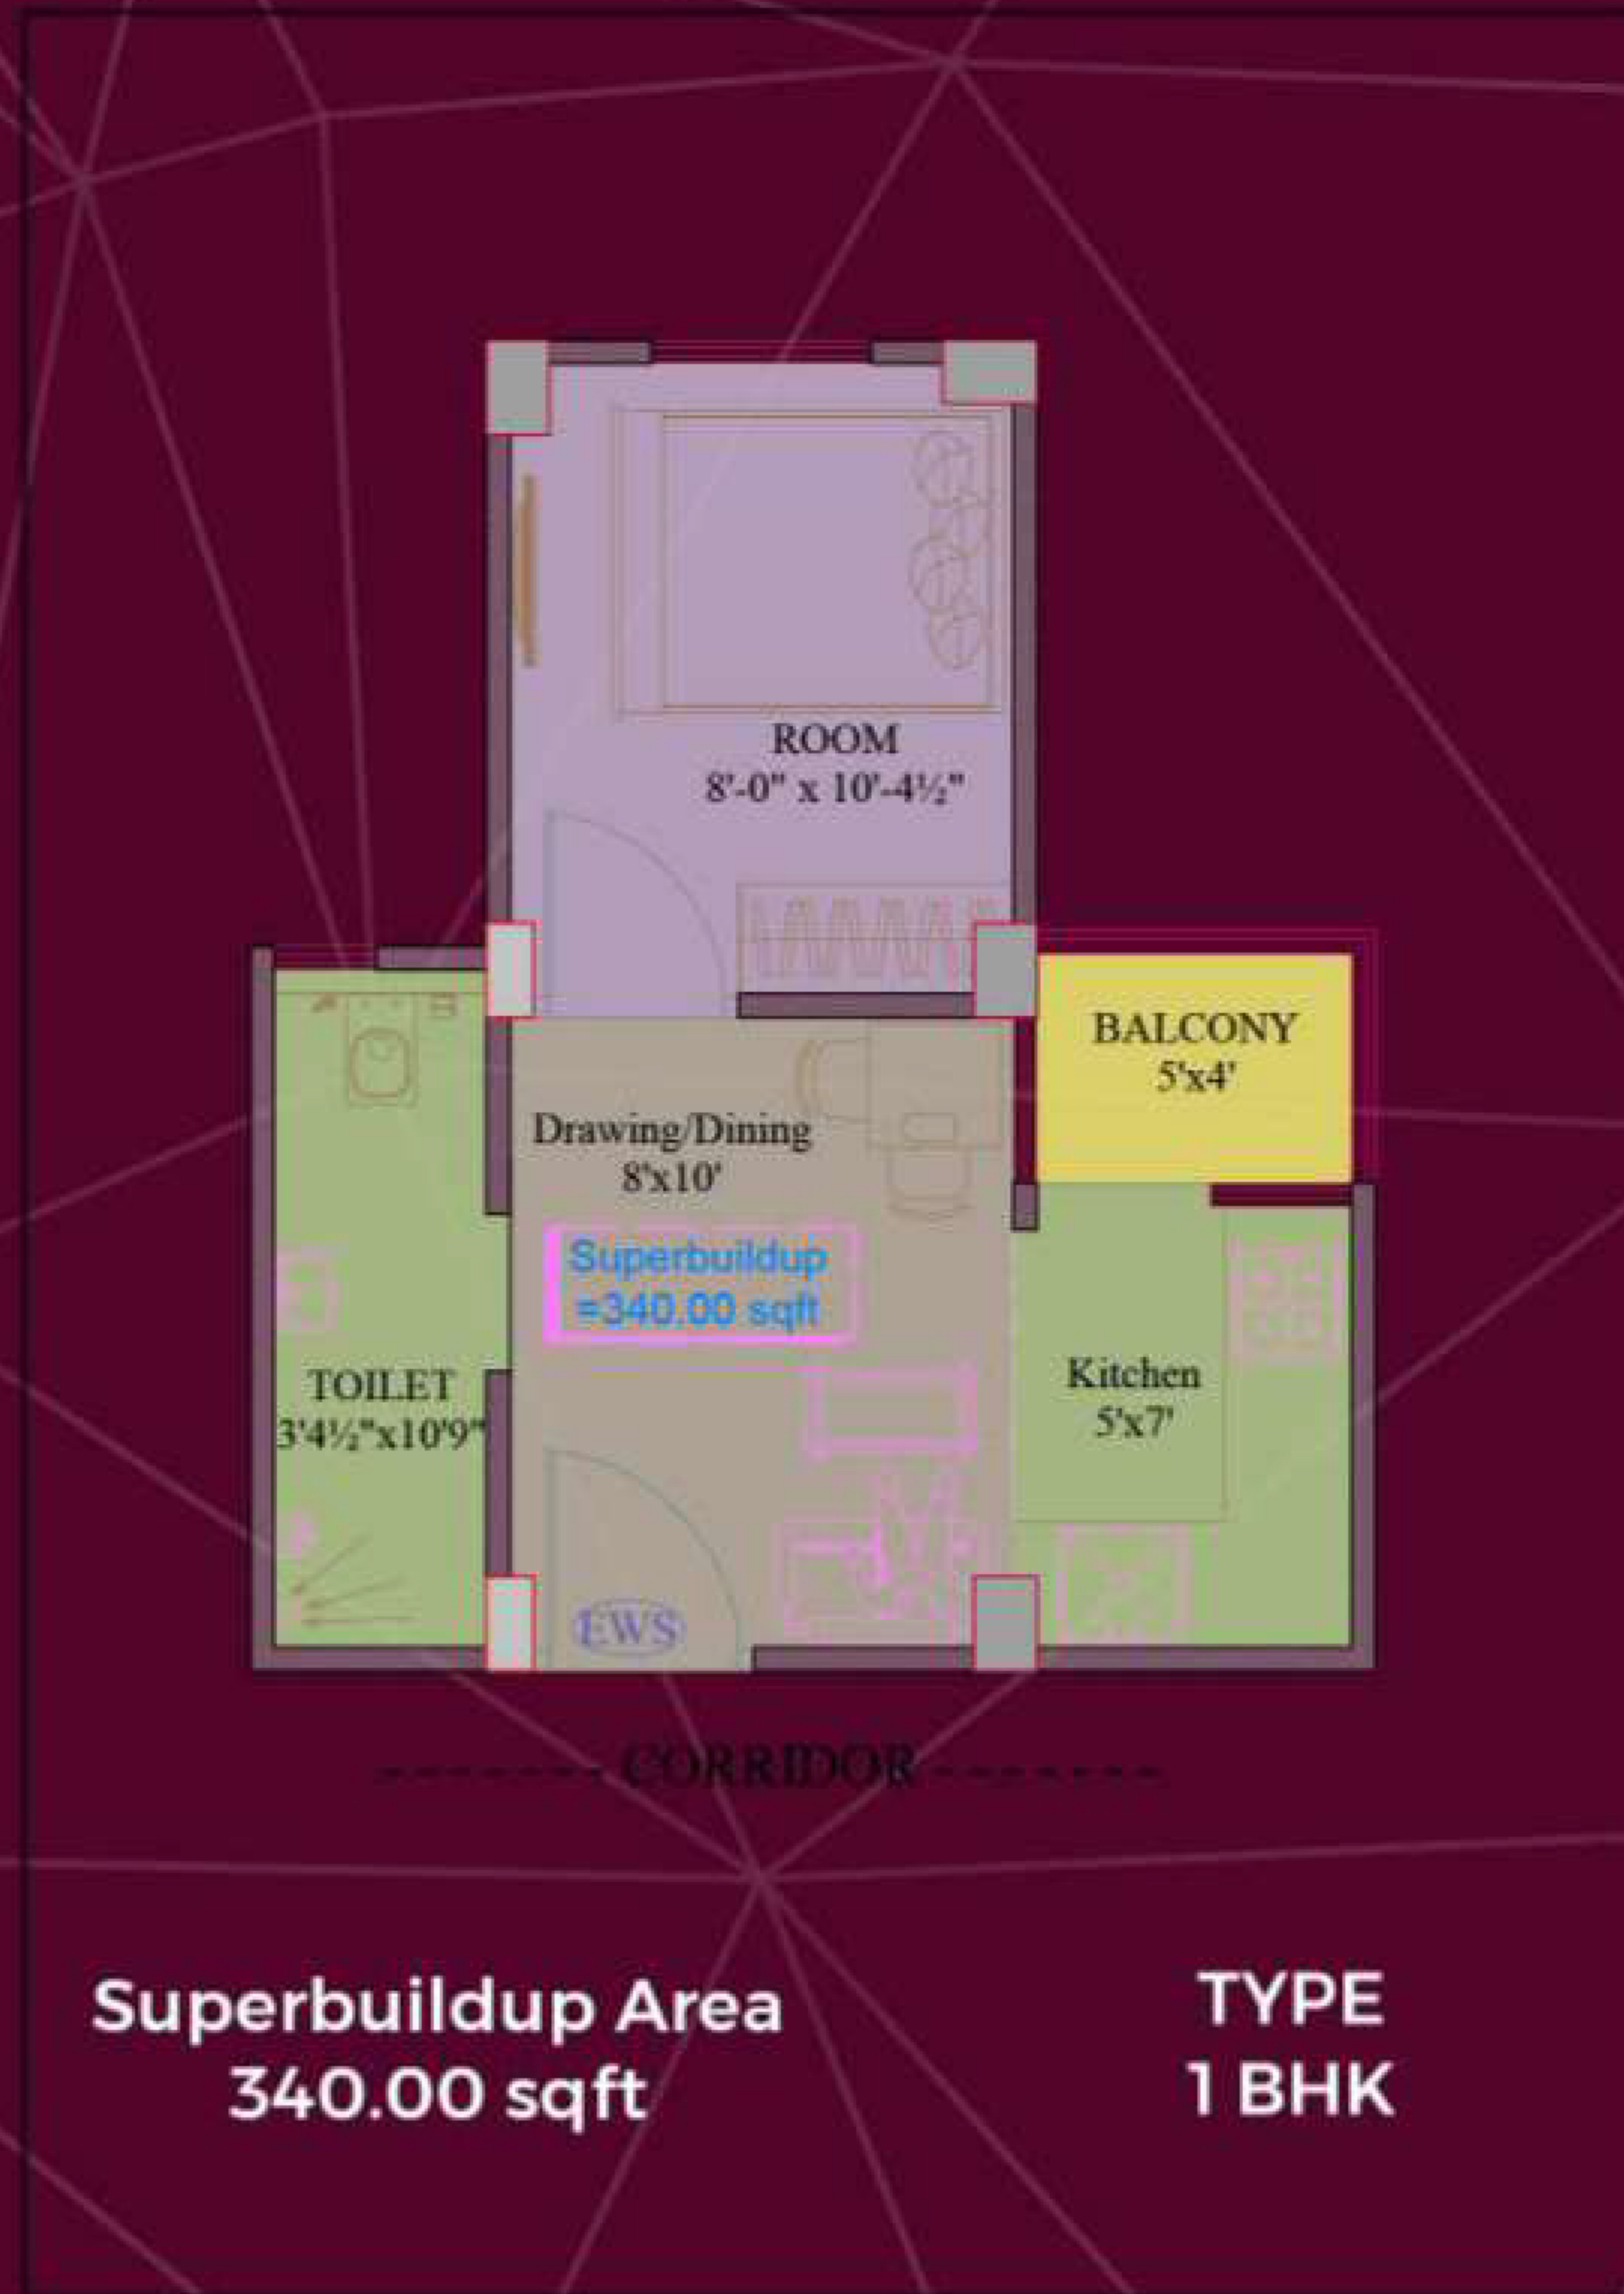

AFFORDABLE HOUSING

हमारा प्रवास, सबके लिए आवास

RERA No. RAJ/P/2017/105

PARI RESIDENCY

Get Subsidy Up to
₹ 1.8 Lakh*

1BHK

₹ 13.15 Lakh*

(Area- 340.00 sqft)

2BHK

₹ 21.85 Lakh*

(Area- 542.00 sqft)

Get the exclusive offer now

(BLOCK- E)

(BLOCK- C)

World class AMENITIES

- ✓ JDA & RERA approved project
- ✓ High quality construction
- ✓ Project on 100 feet road
- ✓ Lift facility
- ✓ Community Hall
- ✓ Registry Concession by State Government
- ✓ Prime location
- ✓ Children's play facility
- ✓ Payment of flat amount in easy installments
- ✓ Shopping center
- ✓ Parking available
- ✓ 1 BHK and 2 BHK flats with modern facilities

SITE ADD.
Mansarovar Extention
Near Patrakar Colony