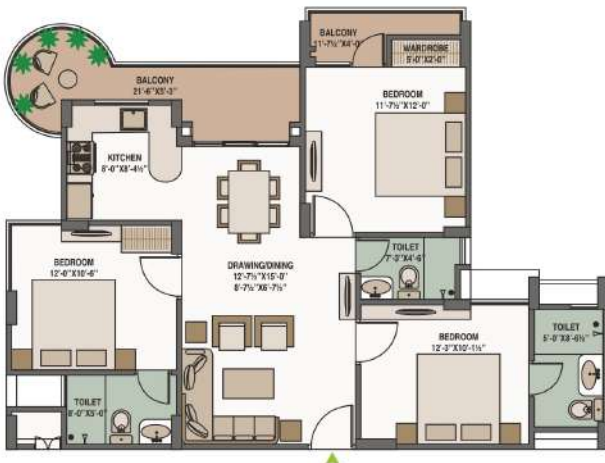

UNIT PLANS

3 BHK- SALEABLE AREA- 1398.23 SQ.FT.